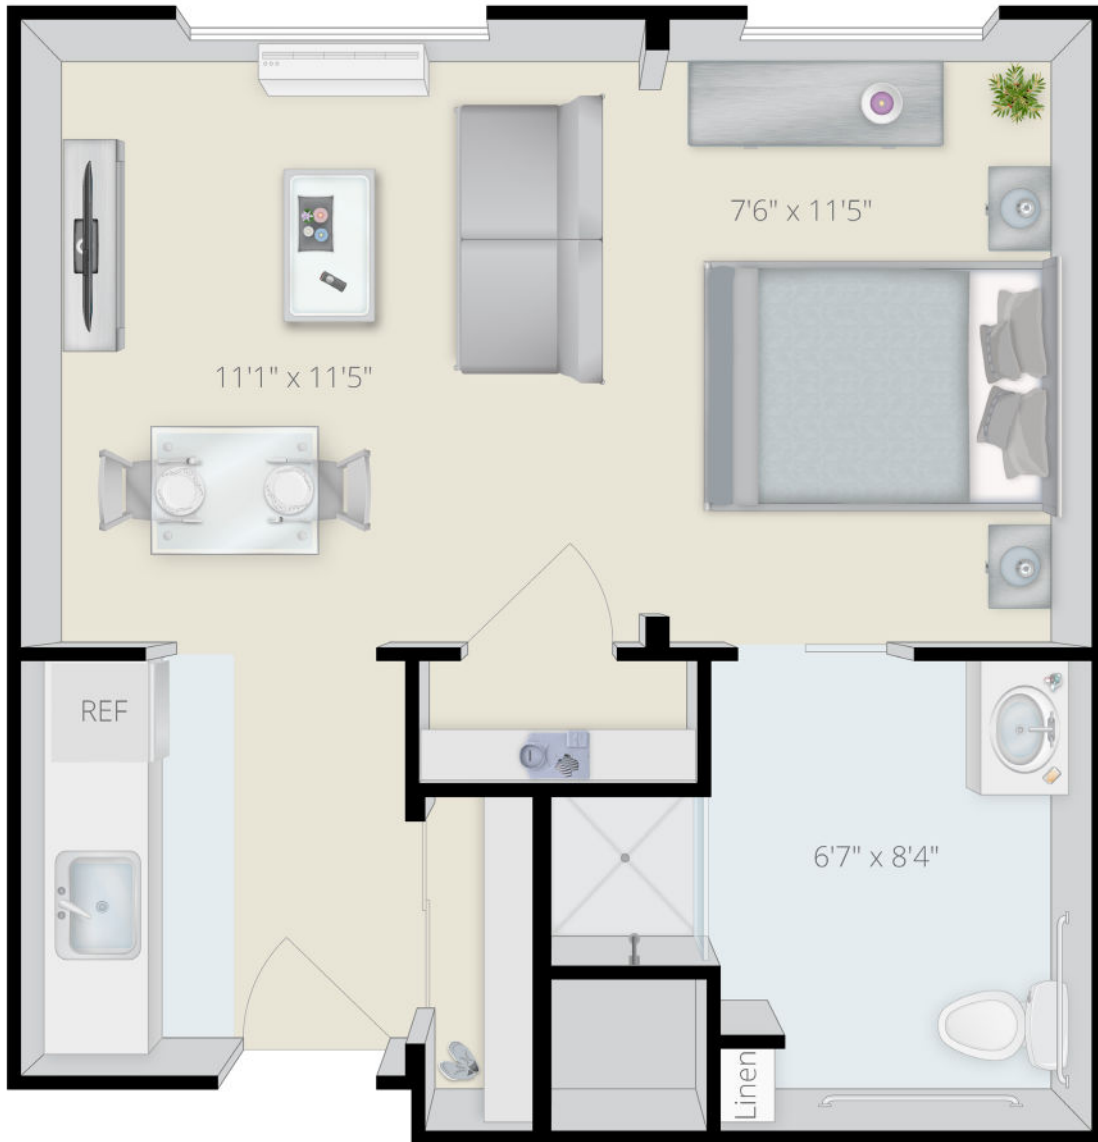

Memory Care Studio 300 sq. ft.

Independent Living • Assisted Living • Memory Care

3451 S Hurstbourne Pkwy, Louisville, KY 40299

(502) 499-1393 • www.MyVitalityLiving.com

Plan square footage, dimensions and scaling are approximate. Flooring styles and colors may vary. Furniture icons do not represent exact measurements. Feel free to stop by and we'll be happy to help you see which home best fits your needs.

Independent & Assisted Living Studio 367 sq. ft.

Independent Living • Assisted Living • Memory Care

3451 S Hurstbourne Pkwy, Louisville, KY 40299

(502) 499-1393 • www.MyVitalityLiving.com

Plan square footage, dimensions and scaling are approximate. Flooring styles and colors may vary. Furniture icons do not represent exact measurements. Feel free to stop by and we'll be happy to help you see which home best fits your needs.

Independent & Assisted Living One Bedroom A

506-509 sq. ft.

Independent Living • Assisted Living • Memory Care

3451 S Hurstbourne Pkwy, Louisville, KY 40299

(502) 499-1393 • www.MyVitalityLiving.com

Plan square footage, dimensions and scaling are approximate. Flooring styles and colors may vary. Furniture icons do not represent exact measurements. Feel free to stop by and we'll be happy to help you see which home best fits your needs.

Independent & Assisted Living

One Bedroom B

506-509 sq. ft.

Independent Living • Assisted Living • Memory Care

3451 S Hurstbourne Pkwy, Louisville, KY 40299

(502) 499-1393 • www.MyVitalityLiving.com

Plan square footage, dimensions and scaling are approximate. Flooring styles and colors may vary. Furniture icons do not represent exact measurements. Feel free to stop by and we'll be happy to help you see which home best fits your needs.