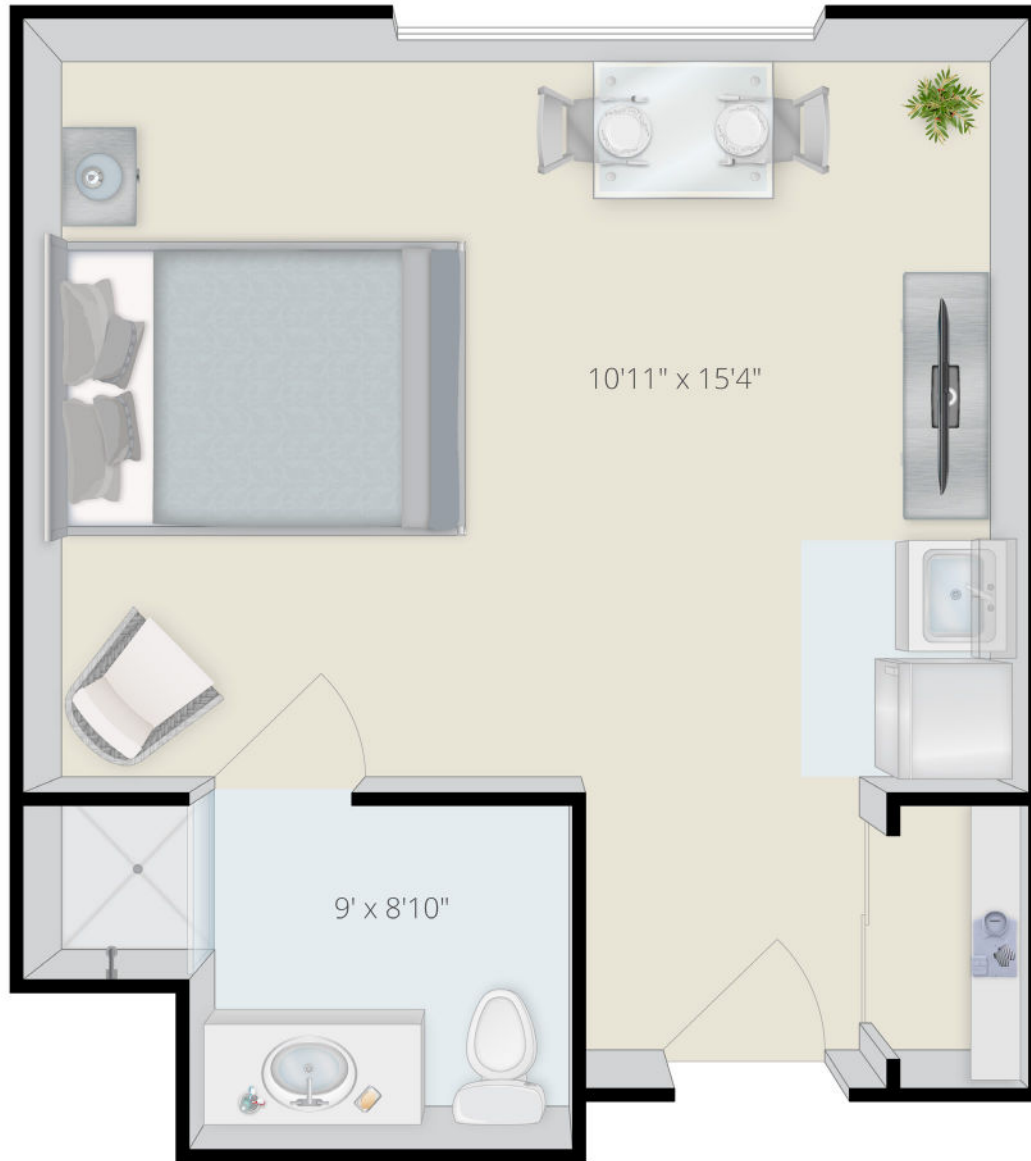

Memory Care Studio 300 sq. ft.

Independent Living • Assisted Living • Memory Care

3451 S Hurstbourne Pkwy, Louisville, KY 40299

(502) 499-1393 • www.MyVitalityLiving.com

Plan square footage, dimensions and scaling are approximate. Flooring styles and colors may vary. Furniture icons do not represent exact measurements. Feel free to stop by and we'll be happy to help you see which home best fits your needs.

Independent & Assisted Living Studio 367 sq. ft.

Independent Living • Assisted Living • Memory Care

3451 S Hurstbourne Pkwy, Louisville, KY 40299

(502) 499-1393 • www.MyVitalityLiving.com

Plan square footage, dimensions and scaling are approximate. Flooring styles and colors may vary. Furniture icons do not represent exact measurements. Feel free to stop by and we'll be happy to help you see which home best fits your needs.

Independent & Assisted Living One Bedroom A

506-509 sq. ft.

Independent Living • Assisted Living • Memory Care

3451 S Hurstbourne Pkwy, Louisville, KY 40299

(502) 499-1393 • www.MyVitalityLiving.com

Plan square footage, dimensions and scaling are approximate. Flooring styles and colors may vary. Furniture icons do not represent exact measurements. Feel free to stop by and we'll be happy to help you see which home best fits your needs.

Independent & Assisted Living

One Bedroom B

506-509 sq. ft.

Independent Living • Assisted Living • Memory Care

3451 S Hurstbourne Pkwy, Louisville, KY 40299

(502) 499-1393 • www.MyVitalityLiving.com

Plan square footage, dimensions and scaling are approximate. Flooring styles and colors may vary. Furniture icons do not represent exact measurements. Feel free to stop by and we'll be happy to help you see which home best fits your needs.