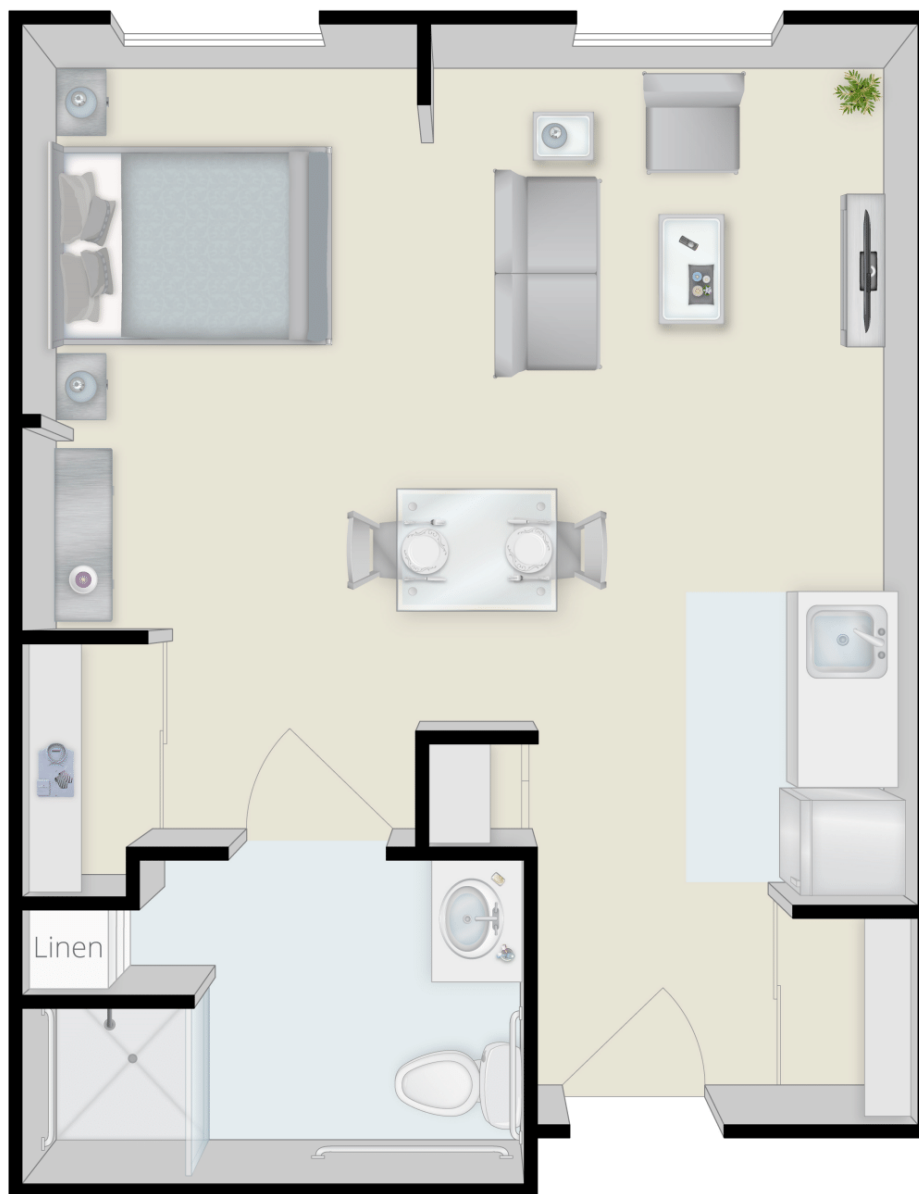

Studio

315 sq. ft.

Independent Living • Assisted Living • Memory Care

4501 Springdale Rd, Louisville, KY 40241

(502) 412-0222 • www.MyVitalityLiving.com

Plan square footage, dimensions and scaling are approximate. Flooring styles and colors may vary. Furniture icons do not represent exact measurements. Feel free to stop by and we'll be happy to help you see which home best fits your needs.

Independent & Assisted Living

Alcove

373 sq. ft.

Independent Living • Assisted Living • Memory Care

4501 Springdale Rd, Louisville, KY 40241

(502) 412-0222 • www.MyVitalityLiving.com

Plan square footage, dimensions and scaling are approximate. Flooring styles and colors may vary. Furniture icons do not represent exact measurements. Feel free to stop by and we'll be happy to help you see which home best fits your needs.

Independent & Assisted Living Alcove Deluxe

393 sq. ft.

Independent Living • Assisted Living • Memory Care

4501 Springdale Rd, Louisville, KY 40241

(502) 412-0222 • www.MyVitalityLiving.com

Plan square footage, dimensions and scaling are approximate. Flooring styles and colors may vary. Furniture icons do not represent exact measurements. Feel free to stop by and we'll be happy to help you see which home best fits your needs.