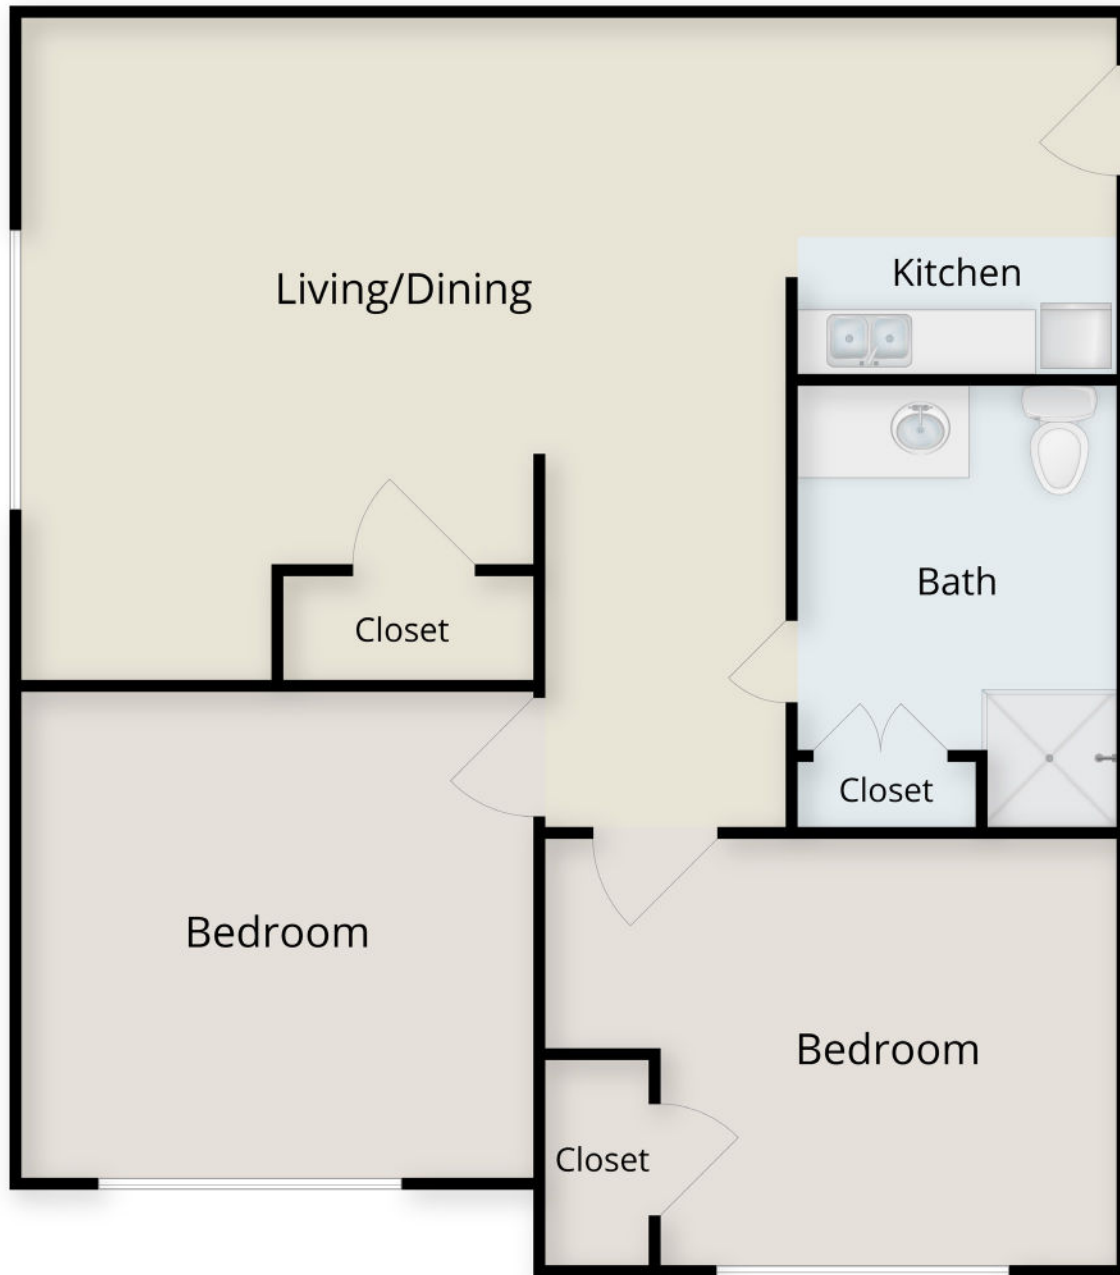

# Studio

# Assisted Living One Bedroom

**Assisted Living • Memory Care**

11409 North Central Expressway, Dallas, TX 75243  
(214) 363-5100 • [www.MyVitalityLiving.com](http://www.MyVitalityLiving.com)

Plan square footage, dimensions and scaling are approximate. Flooring styles and colors may vary. Furniture icons do not represent exact measurements. Feel free to stop by and we'll be happy to help you see which home best fits your needs.

# Assisted Living Two Bedroom