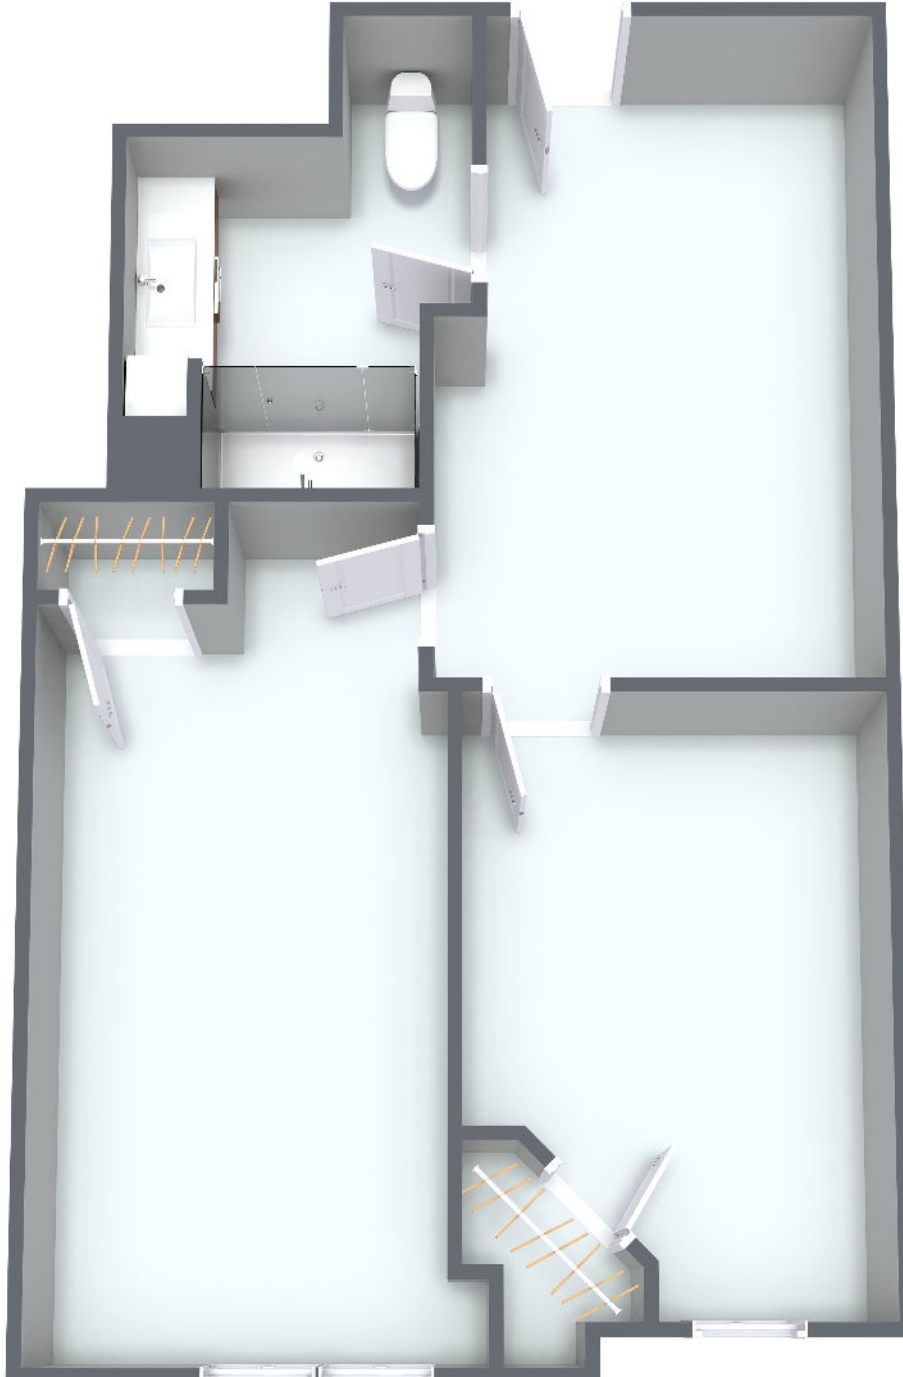

Memory Care Companion Suite

483 sq. ft.

Assisted Living • Memory Care

2925 Webb Road • Milton, GA 30004

678-765-9882 • www.VitalityLivingMilton.com

Plan square footage, dimensions and scaling are approximate. Flooring styles and colors may vary. Furniture icons do not represent exact measurements. Feel free to stop by and we'll be happy to help you see which home best fits your needs.

Memory Care One Bedroom

403 sq. ft.

Assisted Living • Memory Care

2925 Webb Road • Milton, GA 30004

678-765-9882 • www.VitalityLivingMilton.com

Plan square footage, dimensions and scaling are approximate. Flooring styles and colors may vary. Furniture icons do not represent exact measurements. Feel free to stop by and we'll be happy to help you see which home best fits your needs.

Memory Care Two Bedroom 567 sq. ft.

Assisted Living • Memory Care

2925 Webb Road • Milton, GA 30004

678-765-9882 • www.VitalityLivingMilton.com

Plan square footage, dimensions and scaling are approximate. Flooring styles and colors may vary. Furniture icons do not represent exact measurements. Feel free to stop by and we'll be happy to help you see which home best fits your needs.