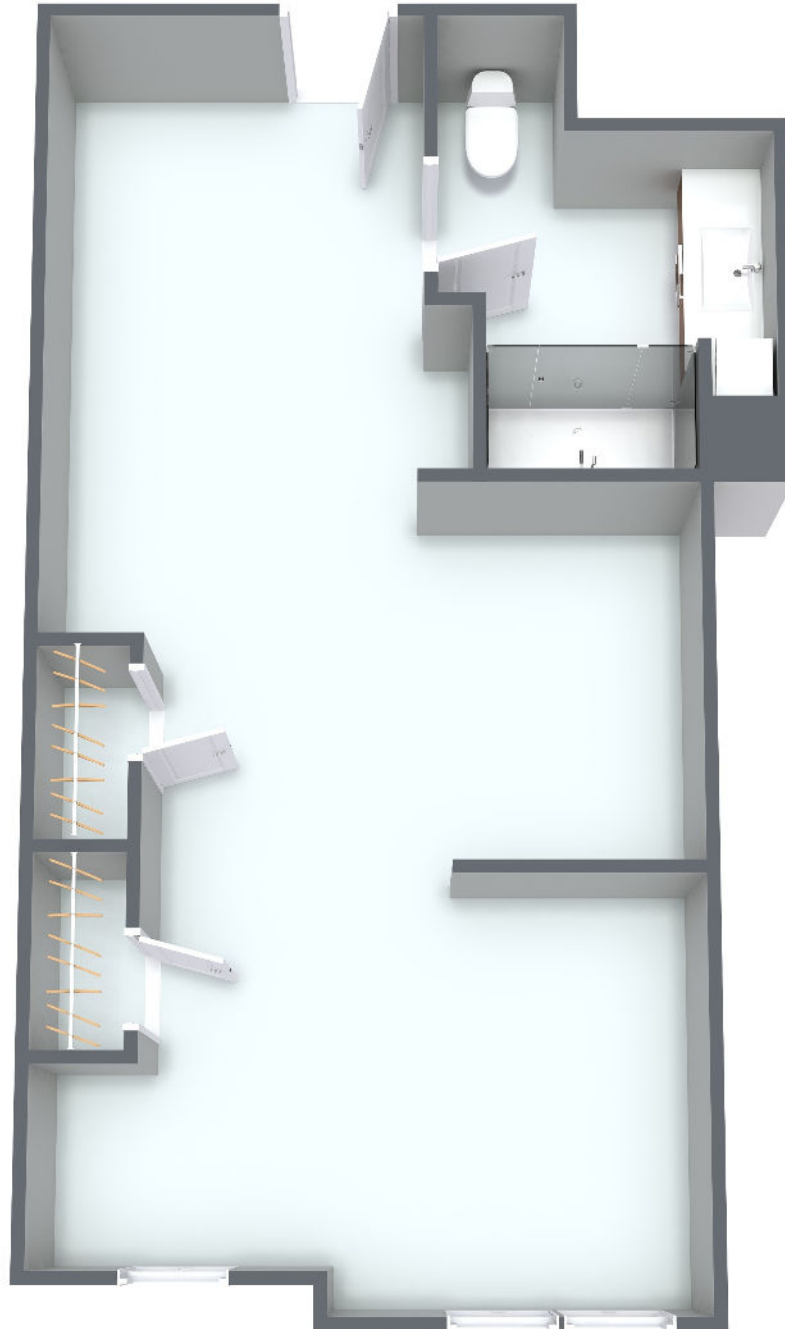

Assisted Living One Bedroom 435 sq. ft.

Assisted Living • Memory Care

2925 Webb Road • Milton, GA 30004

678-765-9882 • www.VitalityLivingMilton.com

Plan square footage, dimensions and scaling are approximate. Flooring styles and colors may vary. Furniture icons do not represent exact measurements. Feel free to stop by and we'll be happy to help you see which home best fits your needs.

Memory Care Studio 264 sq. ft.

Assisted Living • Memory Care

2925 Webb Road • Milton, GA 30004

678-765-9882 • www.VitalityLivingMilton.com

Plan square footage, dimensions and scaling are approximate. Flooring styles and colors may vary. Furniture icons do not represent exact measurements. Feel free to stop by and we'll be happy to help you see which home best fits your needs.

Memory Care Companion Suite

483 sq. ft.

Assisted Living • Memory Care

2925 Webb Road • Milton, GA 30004

678-765-9882 • www.VitalityLivingMilton.com

Plan square footage, dimensions and scaling are approximate. Flooring styles and colors may vary. Furniture icons do not represent exact measurements. Feel free to stop by and we'll be happy to help you see which home best fits your needs.

Memory Care One Bedroom

403 sq. ft.

Assisted Living • Memory Care

2925 Webb Road • Milton, GA 30004

678-765-9882 • www.VitalityLivingMilton.com

Plan square footage, dimensions and scaling are approximate. Flooring styles and colors may vary. Furniture icons do not represent exact measurements. Feel free to stop by and we'll be happy to help you see which home best fits your needs.