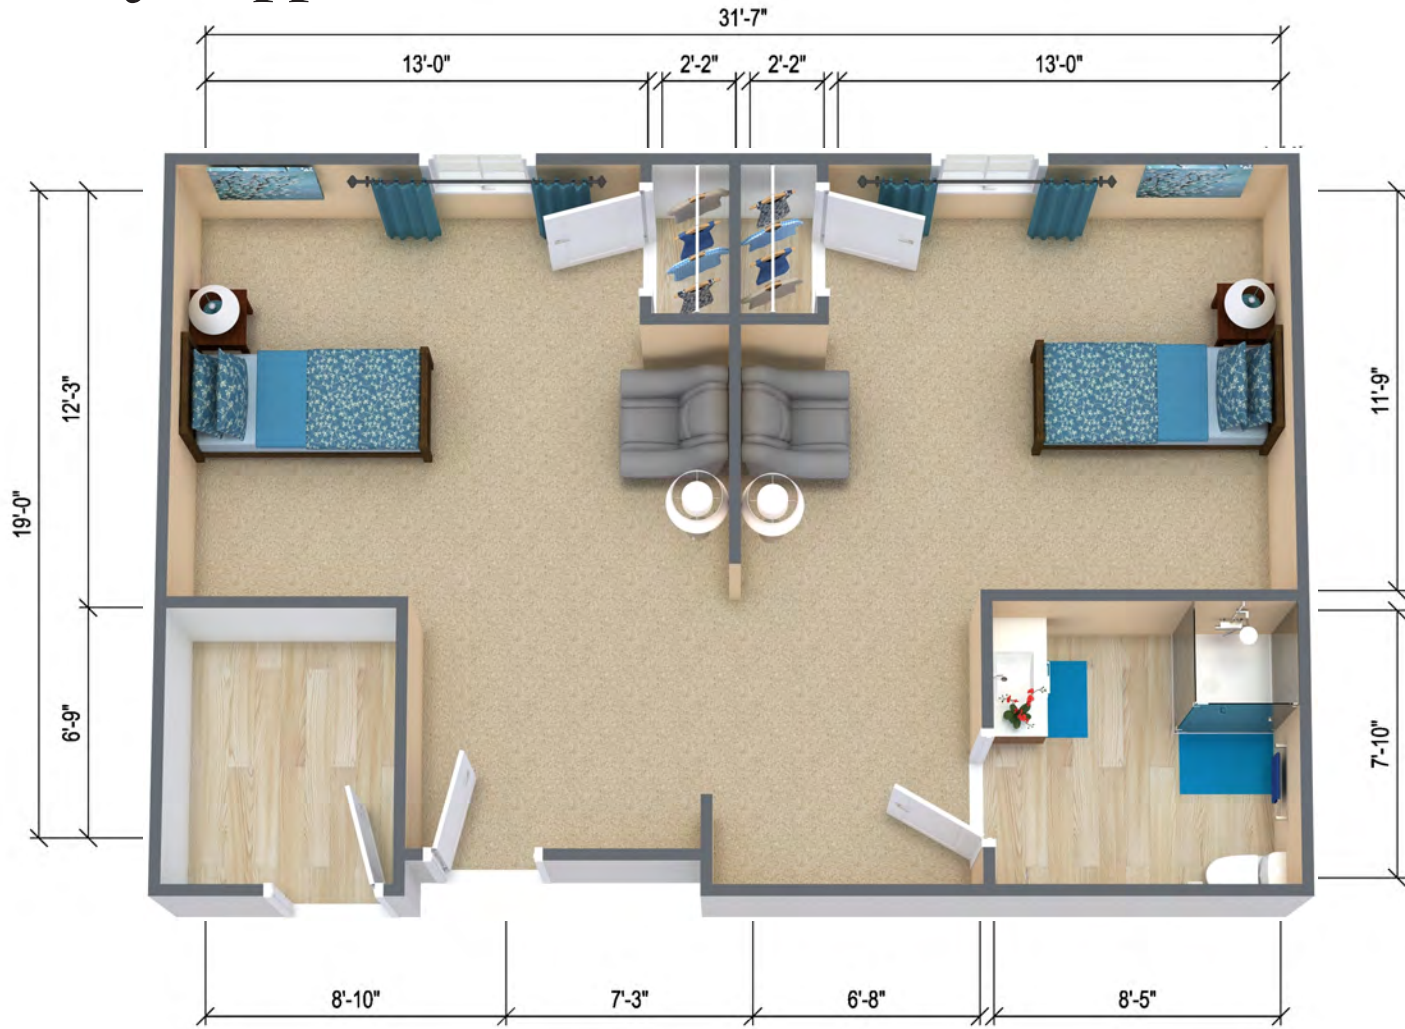

Memory Support - Shared

559 Sq. Ft. (GROSS)

Floor plans subject to modification at discretion of owner.

Traditions
of Smyrna

800 Great Circle, Smyrna, TN 37167

(615) 925-3373 • www.TraditionsSeniorLiving.com