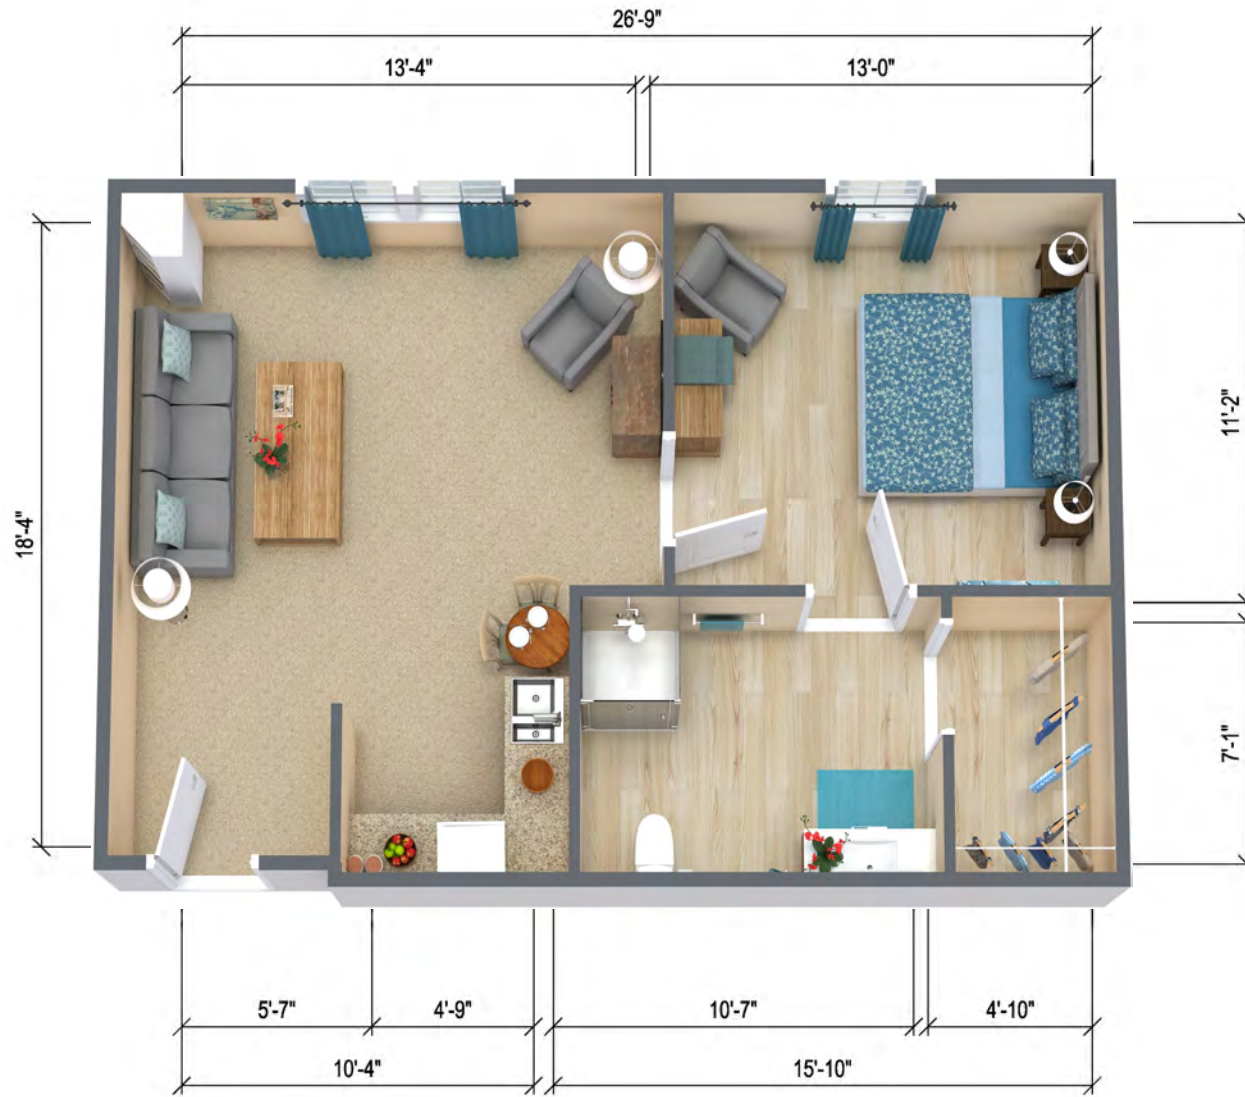

# One Bedroom L & R

510 Sq. Ft. (GROSS)

Floor plans subject to modification at discretion of owner.

**Traditions**  
of Smyrna

800 Great Circle, Smyrna, TN 37167

(615) 925-3373 • [www.TraditionsSeniorLiving.com](http://www.TraditionsSeniorLiving.com)